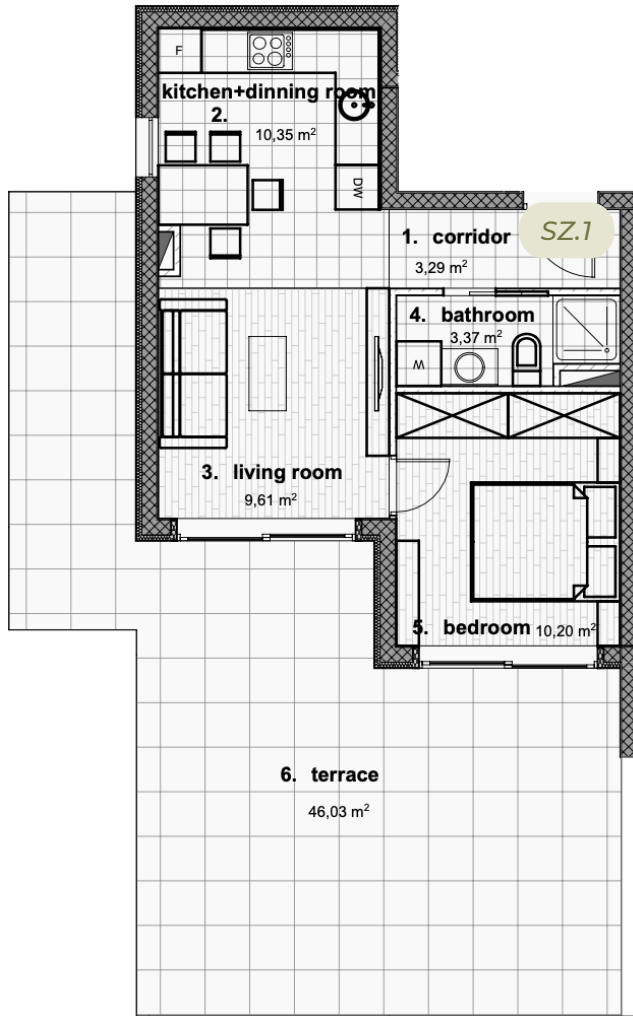

APARTMENT

BUILDING

FLOOR

ROOMS

AREA OF THE APARTMENT

SZ.1

S

1.

2

82,85 m²

SZ.1		m ²
1.	corridor	3,29
2.	kitchen+dinning room	10,35
3.	living room	9,61
4.	bathroom	3,37
5.	bedroom	10,20
6.	terrace	46,03
total		82,85