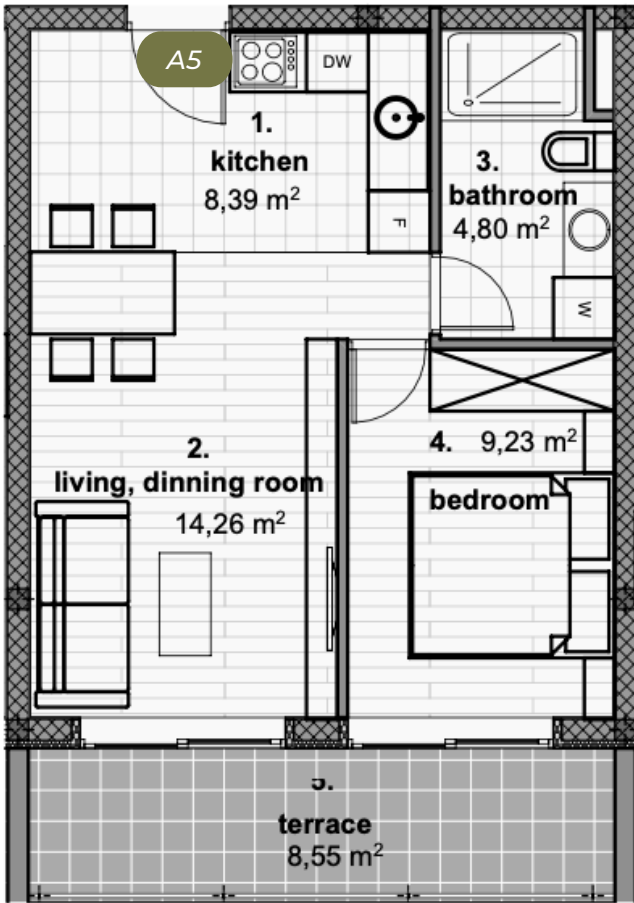

APARTMENT

BUILDING

FLOOR

ROOMS

AREA OF THE APARTMENT

A5

A

2.

2

45,23 m<sup>2</sup>

A5		m <sup>2</sup>
1.	kitchen	8,39
2.	living, dinning room	14,26
3.	bathroom	4,80
4.	bedroom	9,23
5.	terrace	8,55
<b>total</b>		<b>45,23</b>