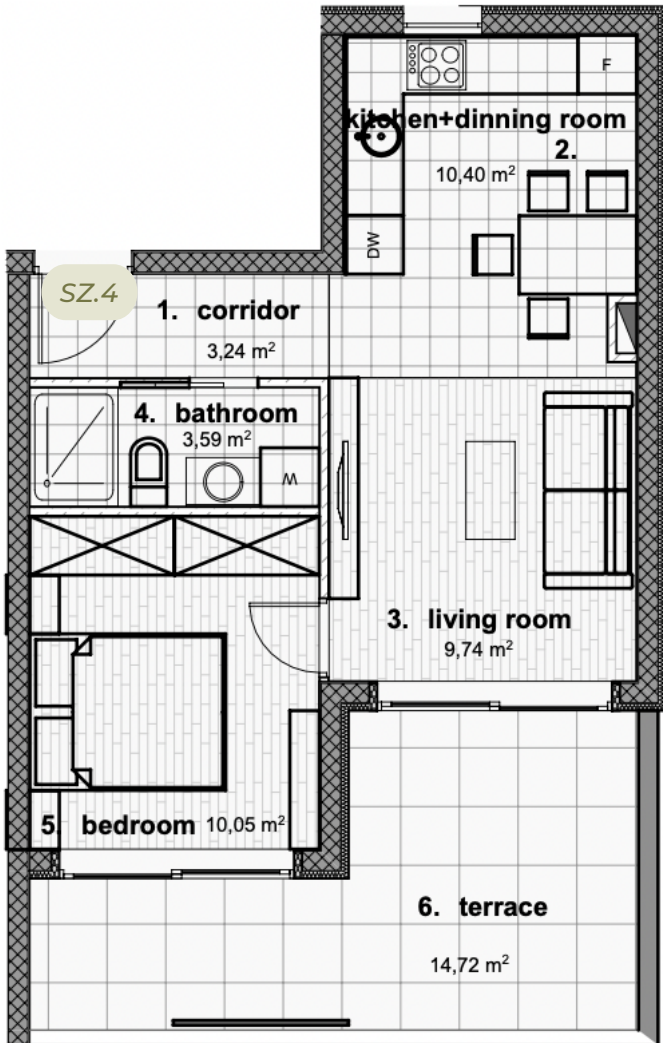

APARTMENT

BUILDING

FLOOR

ROOMS

AREA OF THE APARTMENT

SZ.4

S

2.

2

51,74 m<sup>2</sup>

SZ.4		m <sup>2</sup>
1.	corridor	3,24
2.	kitchen+dinning room	10,40
3.	living room	9,74
4.	bathroom	3,59
5.	bedroom	10,05
6.	terrace	14,72
<b>total</b>		<b>51,74</b>